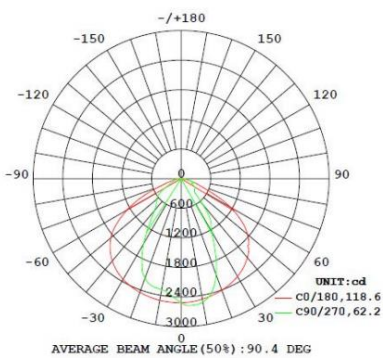

WallPack Fixture

LED

LWPCD45 LWPCD70

DESCRIPTION

The LWPCD series fixture is an ideal choice for replacement of common HPS and Mercury Vapor And Halogen Wall Pack fixtures.. Full Cut off

FEATURES

- Corrosion Resistant Die Cast Aluminum Construction
- High Luminance LEDs provide the same Brightness at a lower wattage.
- UL\C-UL listed to US and Canadian safety standards for ambient operation from -40°F to 122°F (-40°C to 50°C)
- DLC Certified
- Multiple Mounting Options

PRODUCT INFORMATION

MODEL	0Flux	WATTS	VOLTAGE	COLOR*
LWPCD45	4800Lm	45	120v-277v	Bronze
LWPCD70	7200Lm	70	120v-277v	Bronze

Photometrics

LWPCD45

LWPCD70

WARRANTY

Lamp guaranteed for 5 years against manufacturing defects. 50000 Hrs.