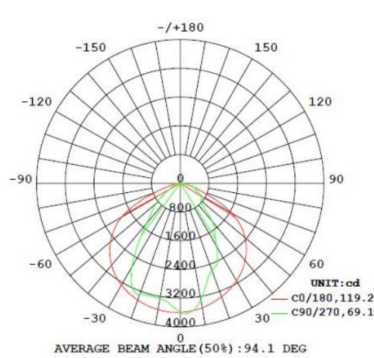

WallPack Fixture

LED

LWPCD45 LWPCD70

DESCRIPTION

The LWPCD series fixture is an ideal choice for replacement of common HPS and Mercury Vapor And Halogen Wall Pack fixtures.. Full Cut off

FEATURES

- Corrosion Resistant Die Cast Aluminum Construction
- High Luminance LEDs provide the same Brightness at a lower wattage.
- UL\C-UL listed to US and Canadian safety standards for ambient operation from -40°F to 122°F (-40°C to 50°C)
- DLC Certified
- Multiple Mounting Options

PRODUCT INFORMATION

MODEL	0Flux	WATTS	VOLTAGE	COLOR*
LWPCD45	4800Lm	45	120v-277v	Bronze
LWPCD70	7200Lm	70	120v-277v	Bronze

Photometrics

LWPCD45

LWPCD70

WARRANTY

Lamp guaranteed for 5 years against manufacturing defects. 50000 Hrs.